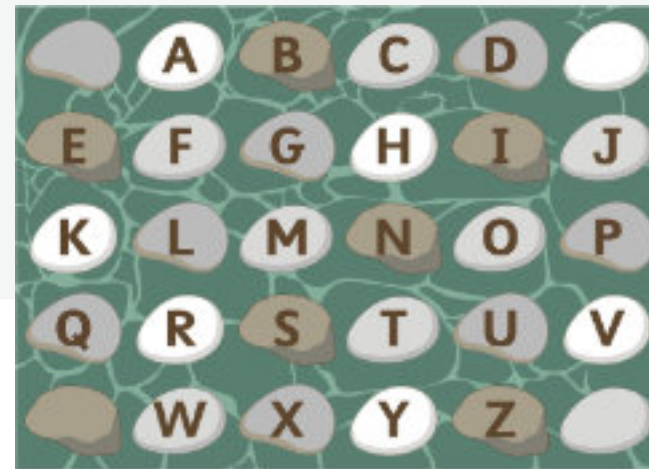

Printed Cutpile Rugs

CPR160 200cm round

CPR180 180x257cm
CPR181 257x360cm

CPR200 200cm round

CPR210 200cm

CPR170 200x300cm

CPR190 180x257cm
CPR191 257x360cm

For UK sales contact Profile Education Limited

PRM008 ABC Rocks - 257x360cm

Solid Color Rugs

Our collection of solid-color rugs offers durable, high-quality options that are widely used in schools and daycare centers, providing a soft, warm surface for children to play or read on.