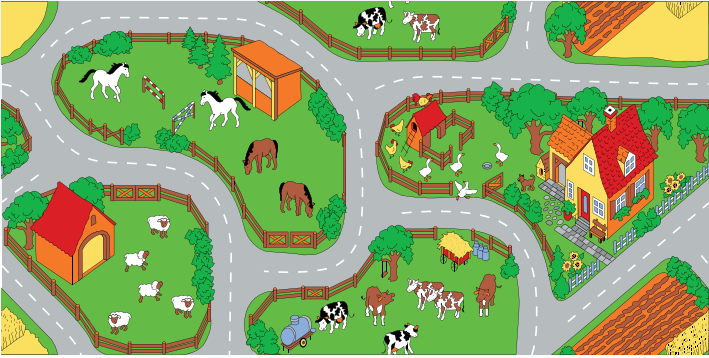

Play Rugs

Sizes:
95x133 cm, 95x200 cm,
140x200 cm, 200x200 cm

- Other sizes on request
- No minimum order quantity
- Dropshipping possible

Farm