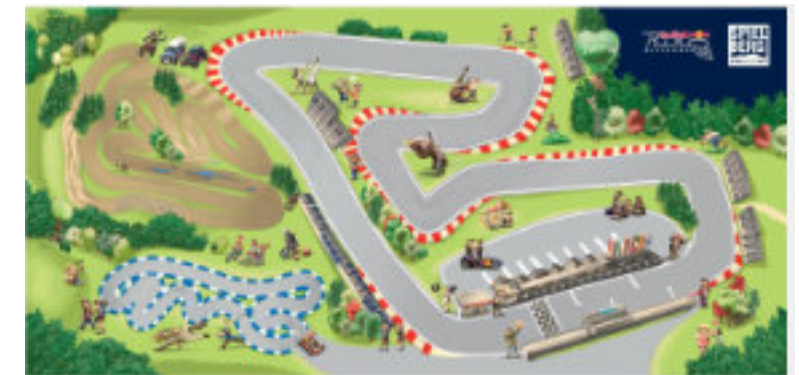

References