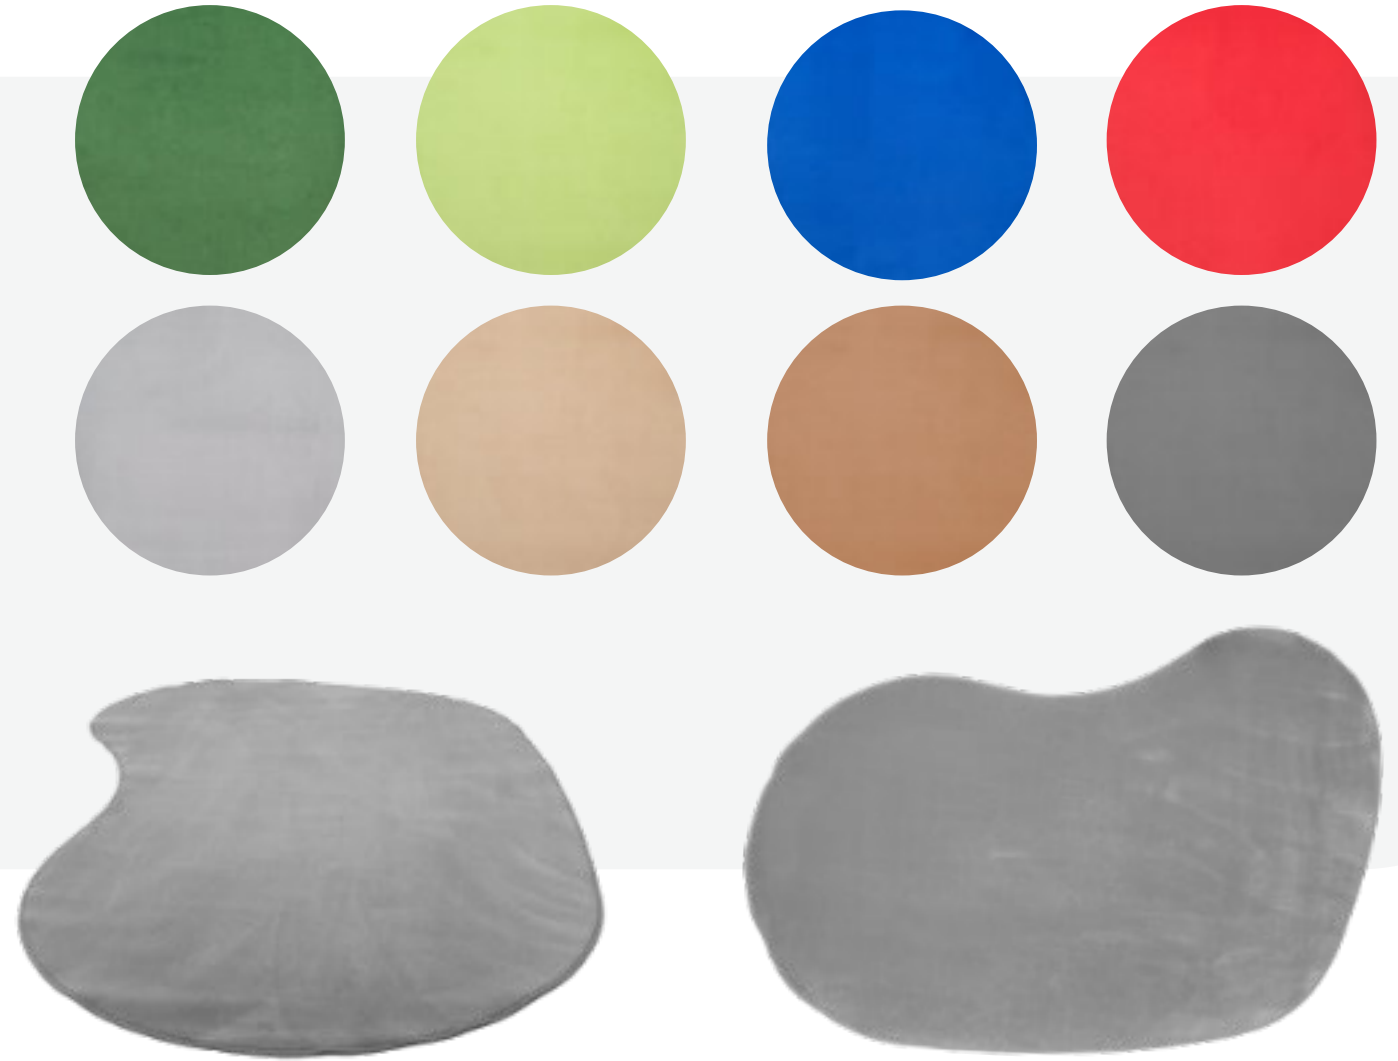

PRM008 ABC Rocks - 257x360cm

Solid Color Rugs

Our collection of solid-color rugs offers durable, high-quality options that are widely used in schools and daycare centers, providing a soft, warm surface for children to play or read on.

Superb quality, available in 8 bright colors and in a variety of sizes and shapes, these rugs bring both comfort and adaptability to any space. Superb quality, solid color rugs available in 8 bright colors. These rugs are a perfect fit/combination next to the printed rug designs. Feel free to contact us for custom sizes.

- Highest non flammability rating from the industry
- Meets all safety standards
- We will dropship directly to your customer

Solid Color Rugs

Standard rectangle sizes
100x150 cm, 140x200cm
200x200cm, 200x300cm

Dropshipping possible

Standard round sizes
133 cm round
200 cm round

Play Rugs

A Childhood Classic

Who doesn't remember them? Playmats are a timeless favorite in every child's room or play corner. Soft, colorful, and packed with imagination, they brighten up any space and inspire endless play. With roads and patterns designed for real adventures, they're not just mats—they're the foundation of countless childhood memories.