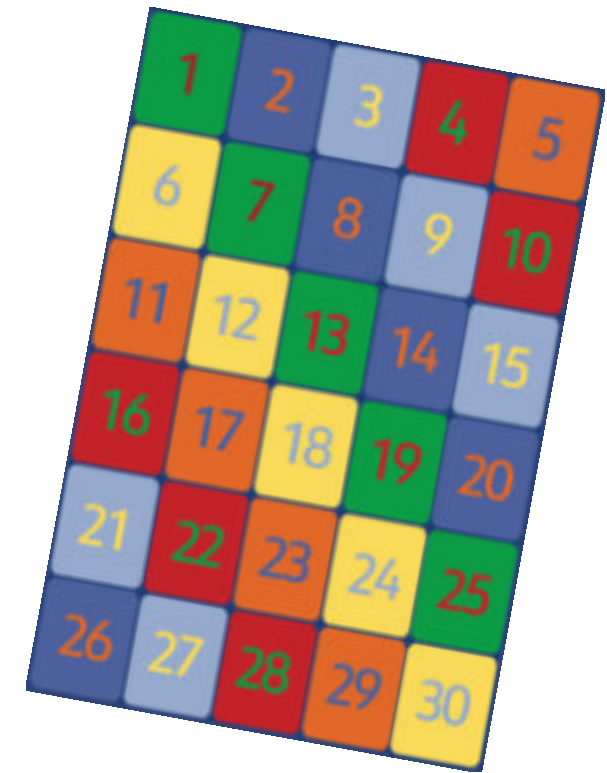

References